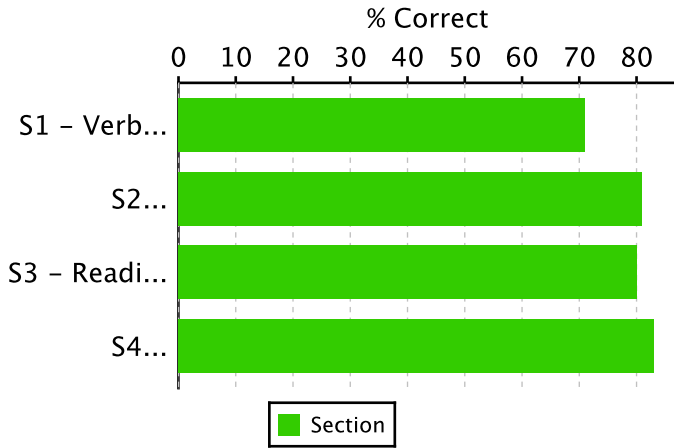

General

Difficulty Level - On "By Difficulty" Graphs: 1 is easiest and 5 is most difficulty.

Scoring

Scores - Currently Percentile, Quartile or Stanine calculation are not avialable.

Final Score - Calculation of scaled scores are approximate.

**Current Test Analysis — ISEE Upper Level**

**Performance Over Time**

**Performance By Section**

**Point Lost By Subject and Question**

**Performance By Subject Question Type**

**Answer Distribution**

**Subject Area & Question Type Analysis**