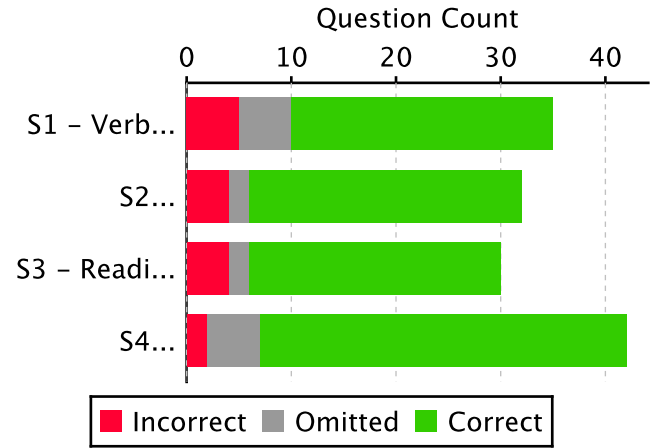

General

Difficulty Level - On "By Difficulty" Graphs: 1 is easiest and 5 is most difficulty.

Scoring

Scores - Currently Percentile, Quartile or Stanine calculation are not avialable.

Final Score - Calculation of scaled scores are approximate.

**Current Test Analysis — ISEE Upper Level**

**Performance Over Time**

**Performance By Section**

**Point Lost By Subject and Question**

**Performance By Subject Question Type**

**Answer Distribution**

**Subject Area & Question Type Analysis**