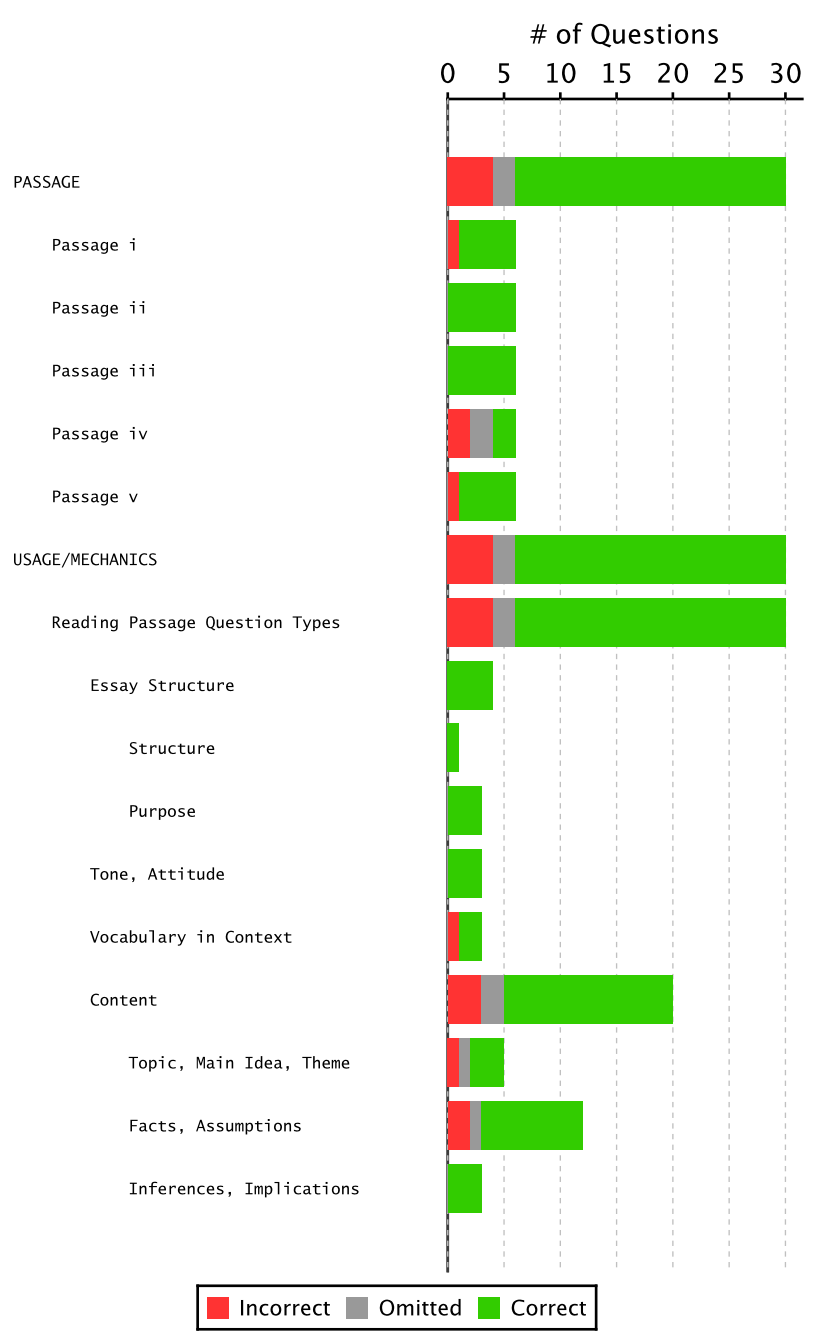

Performance By Topic