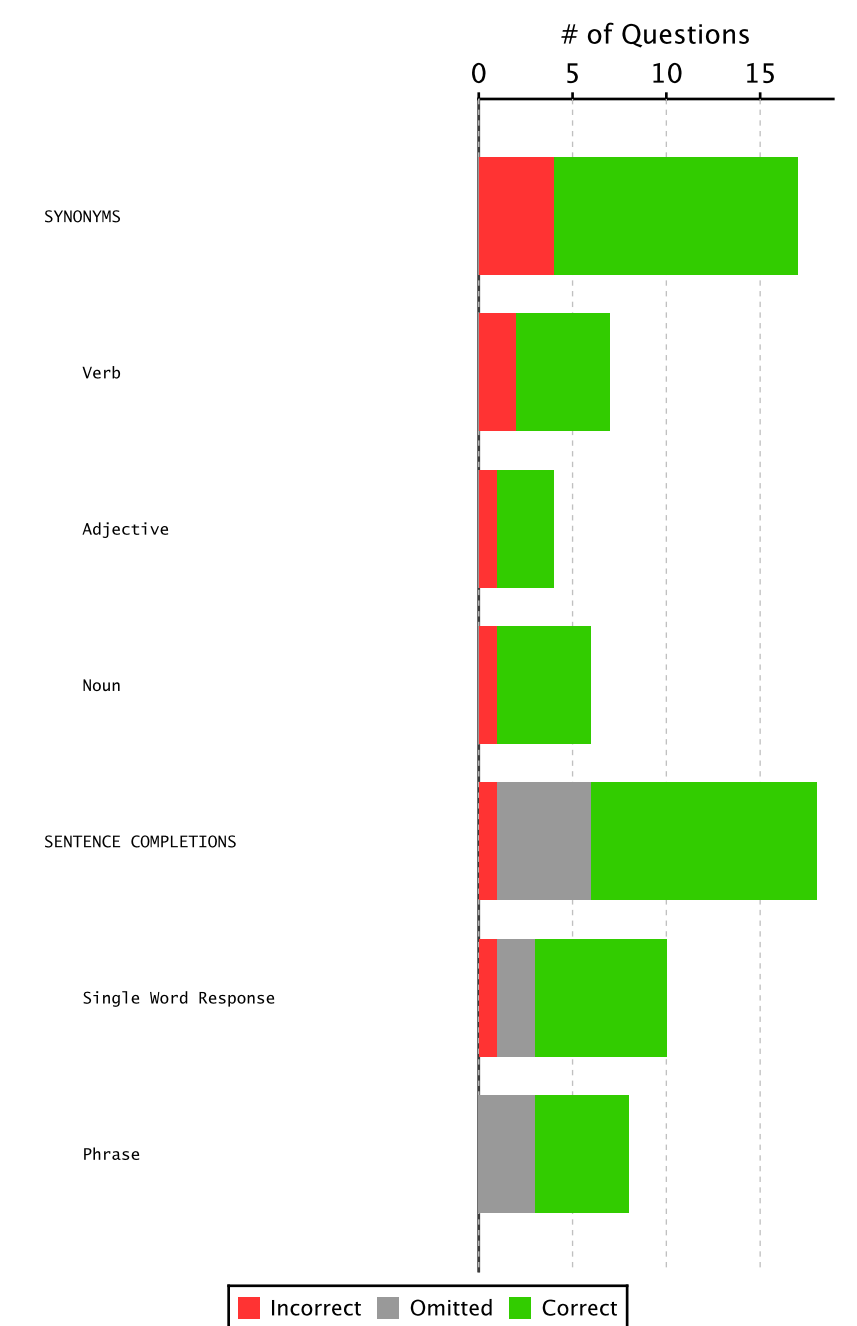

Performance By Topic