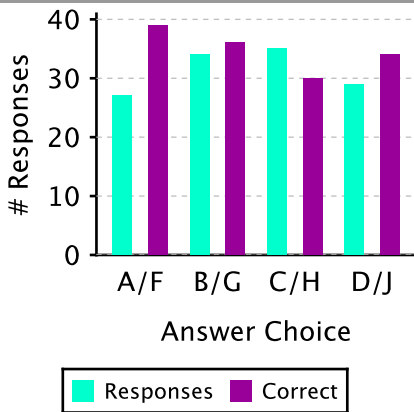

**Current Test Analysis — ISEE Upper Level**

**Performance Over Time**

**Performance By Section**

**Point Lost By Subject and Question**

**Performance By Subject Question Type**

**Answer Distribution**

**Subject Area & Question Type Analysis**

Question Type	Correct	Wrong	Omit	Total	%Correct	Scaled Score	Approx. Percentile	Point Cost
<b>Verbal Reasoning</b>	<b>25</b>	<b>5</b>	<b>5</b>	<b>35</b>	<b>71%</b>	<b>904</b>		<b>31</b>
Synonyms	13	4	0	17	76%			12.4
Single Word Response	7	1	2	10	70%			9.3
Phrase Response	5	0	3	8	62%			9.3
<b>Quantitative Reasoning</b>	<b>26</b>	<b>4</b>	<b>2</b>	<b>32</b>	<b>81%</b>	<b>929</b>		<b>11</b>
Algebra Concepts	8	1	0	9	89%			1.8
Geometry	3	0	0	3	100%			0.0
Measurement	4	0	1	5	80%			1.8
Data Analysis and Probability	5	2	0	7	71%			3.7
Problem Solving	6	1	1	8	75%			3.7
<b>Reading Comprehension</b>	<b>24</b>	<b>4</b>	<b>2</b>	<b>30</b>	<b>80%</b>	<b>934</b>		<b>6</b>
Main Idea	3	1	1	5	60%			2.0
Supporting Ideas	5	1	0	6	83%			1.0
Inference	5	1	1	7	71%			2.0
Vocabulary	2	1	0	3	67%			1.0
Organization / Logic	6	0	0	6	100%			0.0
Tone/Style/Figurative Language	3	0	0	3	100%			0.0
<b>Mathematics</b>	<b>35</b>	<b>2</b>	<b>5</b>	<b>42</b>	<b>83%</b>	<b>931</b>		<b>9</b>
Algebra Concepts	12	0	1	13	92%			1.3
Geometry	4	0	1	5	80%			1.3
Measurement	4	0	2	6	67%			2.6
Data Analysis and Probability	7	2	1	10	70%			3.9
Problem Solving	8	0	0	8	100%			0.0