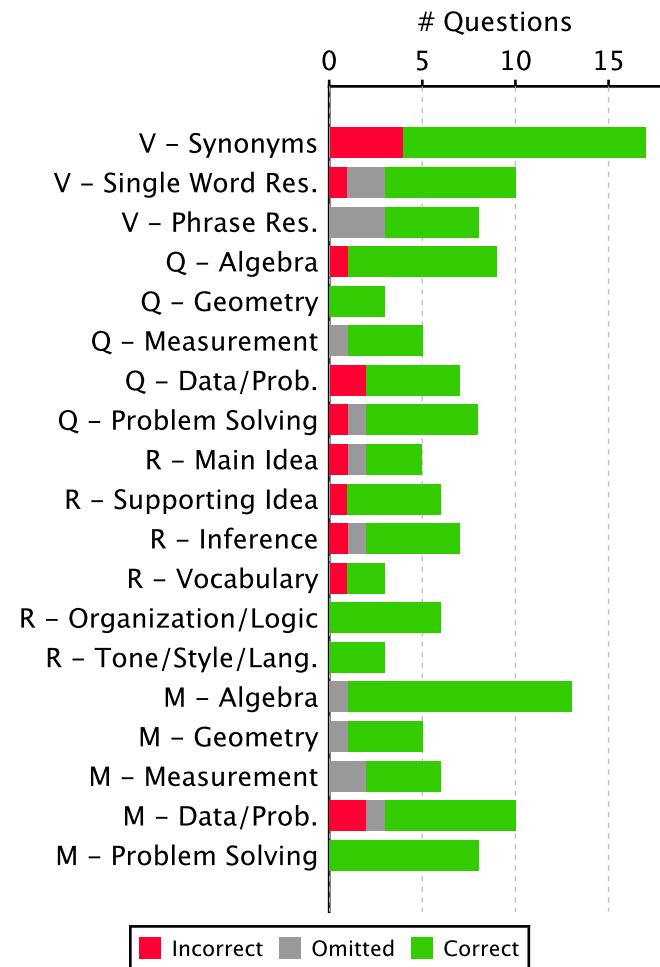

**Current Test Analysis — ISEE Upper Level**

**Performance Over Time**

**Performance By Section**

**Point Lost By Subject and Question**

**Performance By Subject Question Type**

**Answer Distribution**

**Subject Area & Question Type Analysis**