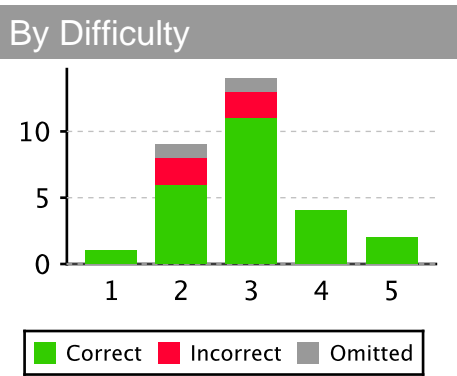

Section Summary — Reading Comprehension

Summary	
Your Score:	934
Percentile:	
Correct:	24
Incorrect:	4
Omitted:	2
Raw Points:	24.0
% Correct:	80%