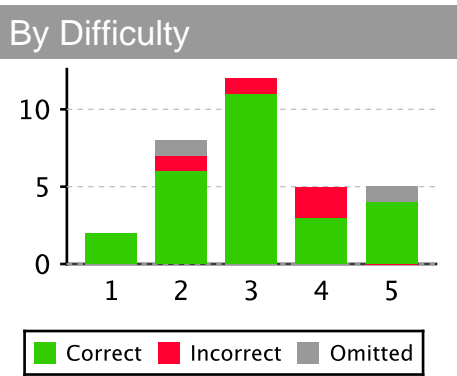

Section Summary — Quantitative Reasoning

Summary	
Your Score:	929
Percentile:	
Correct:	26
Incorrect:	4
Omitted:	2
Raw Points:	26.0
% Correct:	81%

Responses

Question	Correct Answer	Response	Difficulty	Category
S2 - Quantitative Reasoning				
1	A	+	1	Algebra Quantitative Reasoning
2	B	+	2	Algebra Quantitative Reasoning
3	A	+	2	Problem Solving Quantitative Reasoning
4	D	+	3	Measurement Quantitative Reasoning
5	B	+	2	Algebra Quantitative Reasoning
6	C	+	2	Data/Prob. Quantitative Reasoning
7	C	+	4	Measurement Quantitative Reasoning
8	A	+	3	Algebra Quantitative Reasoning
9	B	+	3	Geometry Quantitative Reasoning
10	B	+	3	Problem Solving Quantitative Reasoning
11	A	B	3	Algebra Quantitative Reasoning
12	D	+	3	Data/Prob. Quantitative Reasoning
13	B	C	2	Data/Prob. Quantitative Reasoning
14	D	+	5	Data/Prob. Quantitative Reasoning
15	C	+	3	Problem Solving Quantitative Reasoning
16	C		5	Problem Solving Quantitative Reasoning
17	D	+	4	Measurement Quantitative Reasoning
18	A	+	5	Geometry Quantitative Reasoning
19	C	+	1	Problem Solving Quantitative Reasoning
20	B		2	Measurement Quantitative Reasoning
21	C	+	2	Problem Solving Quantitative Reasoning
22	B	+	3	Algebra Quantitative Reasoning
23	A	+	2	Geometry Quantitative Reasoning
24	D	+	3	Measurement Quantitative Reasoning
25	A	+	3	Algebra Quantitative Reasoning
26	B	+	3	Problem Solving Quantitative Reasoning
27	A	+	3	Algebra Quantitative Reasoning
28	D	+	4	Algebra Quantitative Reasoning
29	C	+	5	Data/Prob. Quantitative Reasoning
30	A	B	4	Data/Prob. Quantitative Reasoning
31	B	+	5	Data/Prob. Quantitative Reasoning
32	B	C	4	Problem Solving Quantitative Reasoning