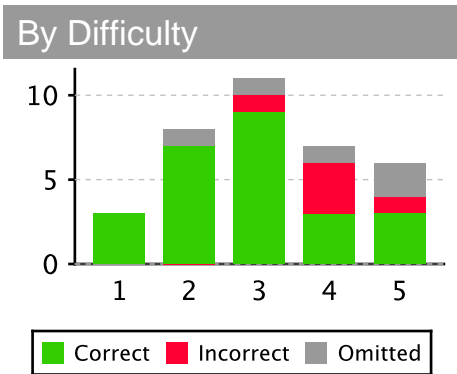

Section Summary — Verbal Reasoning

Summary	
Your Score:	904
Percentile:	
Correct:	25
Incorrect:	5
Omitted:	5
Raw Points:	25.0
% Correct:	71%