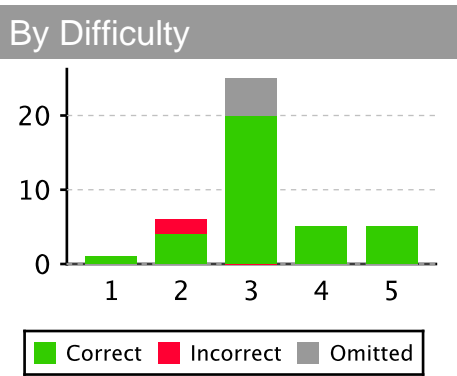

Section Summary — Mathematics

Summary	
Your Score:	931
Percentile:	
Correct:	35
Incorrect:	2
Omitted:	5
Raw Points:	35.0
% Correct:	83%